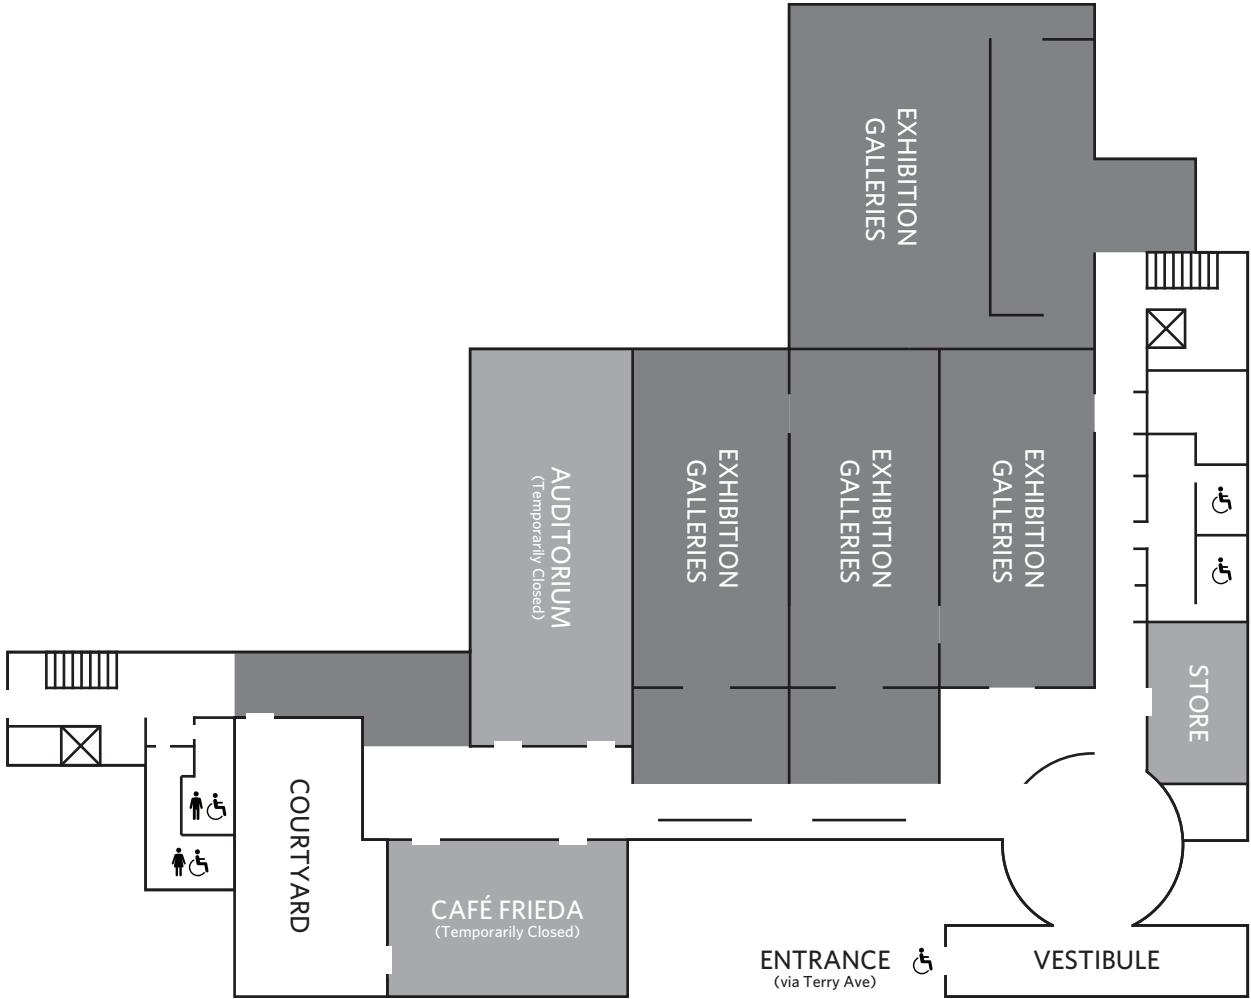

EXIT
(via Columbia St)

ALL GENDER
RESTROOM
(Sit Only)

ALL GENDER
RESTROOM
(Sit and Stand)

STORE

AUDITORIUM
(Temporarily Closed)

EXHIBITION
GALLERIES

EXHIBITION
GALLERIES

EXHIBITION
GALLERIES

EXHIBITION
GALLERIES

COURTYARD

CAFÉ FRIEDA
(Temporarily Closed)

ENTRANCE
(via Terry Ave)

VESTIBULE